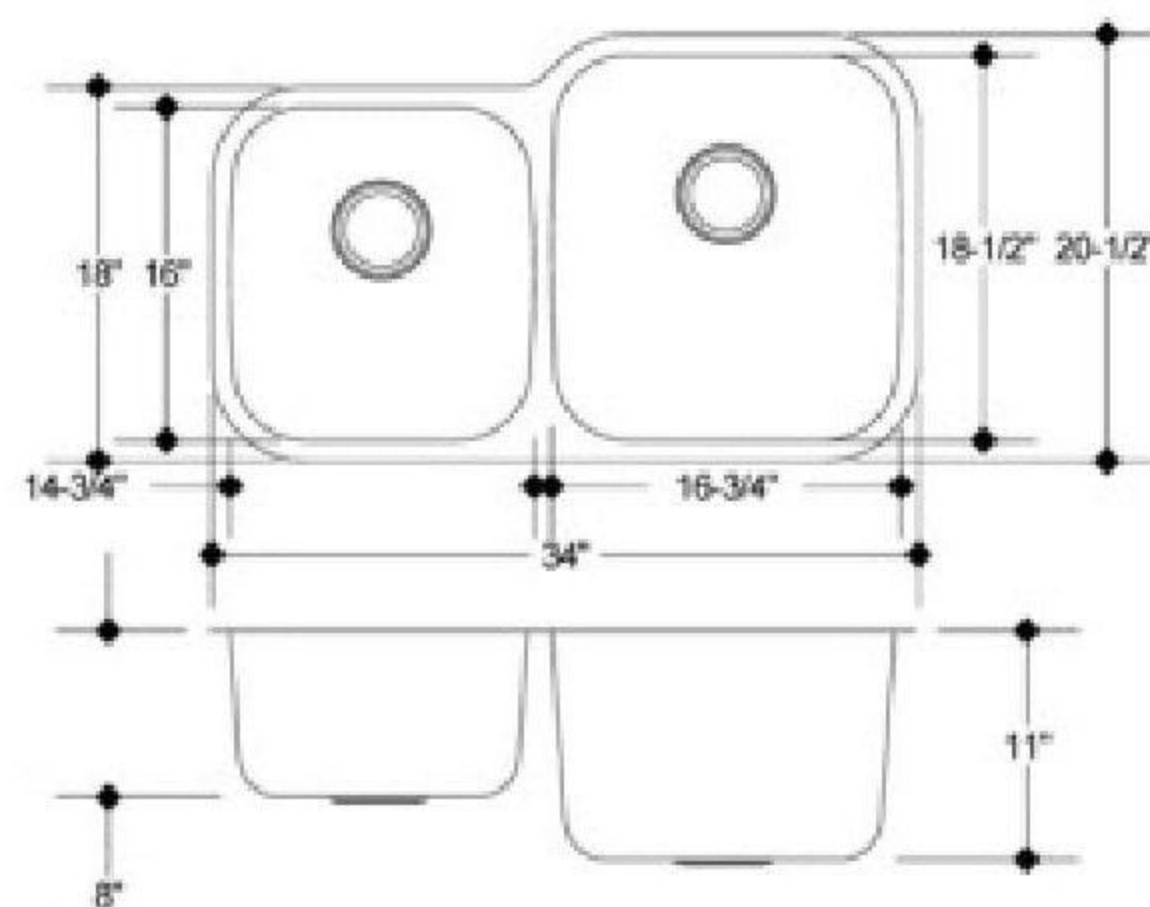

## FEATURES

|                     |  |
|---------------------|--|
| Model #             | LI-300-D                                 |
| Description         | DOUBLE BOWL KITCHEN SINK                 |
| Material            | PREMIUM 18/10 304 STAINLESS STEEL        |
| Color               | STAINLESS STEEL                          |
| Mounting options    | UNDER-MOUNT                              |
| Finish              | BOWLS BRUSHED AND SURFACE POLISHED       |
| Thickness           | 16 GAUGE                                 |
| Sound proofing      | 10 POINT SOUND PAD SYSTEM                |
| Construction type   | 3 PIECE CONSTRUCTION                     |
| Construction method | PRESSED 3 TIMES                          |
| Warranty            | LIMITED LIFETIME                         |
| Overflow            | NO                                       |
| Drain size          | 3 5/8", STANDARD USA, CA AND EUROPE SIZE |
| Certifications      | CAN/CSA-B45/ANSI-A112.19/ANSI-Z124/MASS  |
| FGP Compliant       | YES                                      |
| Fits cabinet size   | MADE FOR CABINETS 36" AND LARGER         |

## **INCLUSIONS:**

- Your Linea Imperial sink includes the following accessories,
- Paper template for cut-out
- Mounting hardware
- Set of bottom strainer/grids to protect your sink bottom
- One deluxe deep drain with retractable basket
- One stainless steel pasta strainer