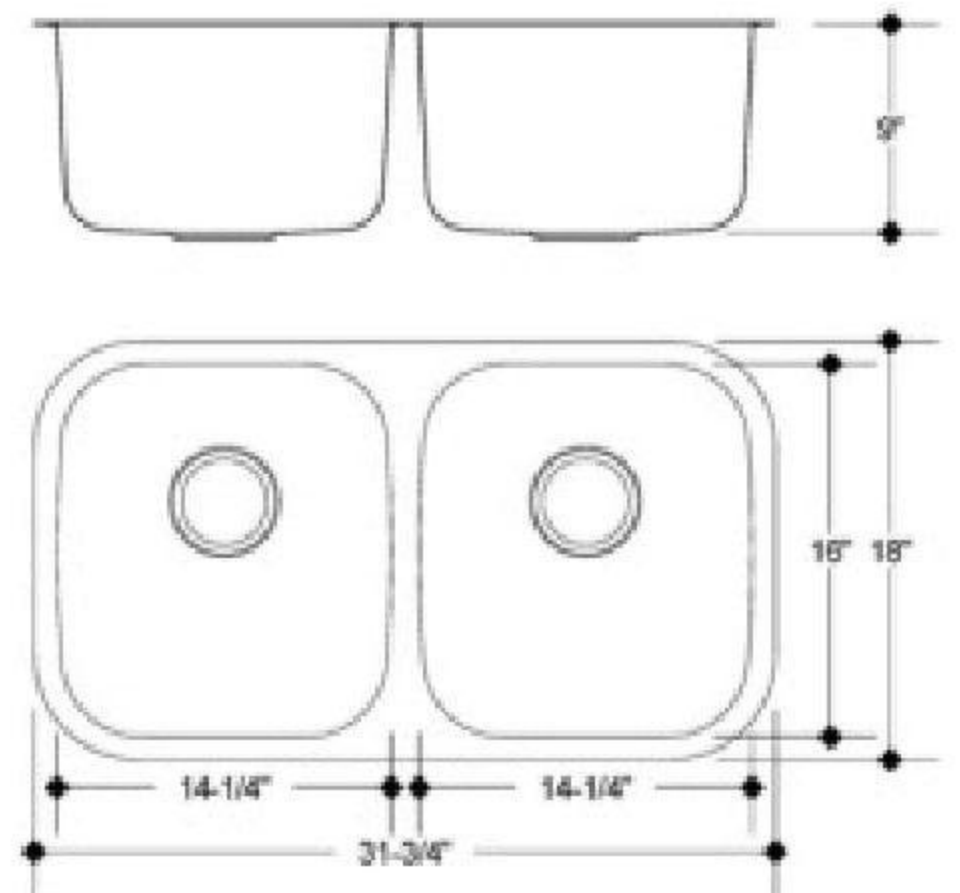

## FEATURES

|                     |  |
|---------------------|--|
| Model #             | LI-5050                                  |
| Description         | DOUBLE BOWL KITCHEN SINK                 |
| Material            | PREMIUM 18/10 304 STAINLESS STEEL        |
| Color               | STAINLESS STEEL                          |
| Mounting options    | UNDER-MOUNT                              |
| Finish              | BOWLS BRUSHED AND SURFACE POLISHED       |
| Thickness           | 16 GAUGE                                 |
| Sound proofing      | 10 POINT SOUND PAD SYSTEM                |
| Construction type   | 3 PIECE CONSTRUCTION                     |
| Construction method | PRESSED 3 TIMES                          |
| Warranty            | LIMITED LIFETIME                         |
| Overflow            | NO                                       |
| Drain size          | 3 5/8", STANDARD USA, CA AND EUROPE SIZE |
| Certifications      | CAN/CSA-B45/ANSI-A112.19/ANSI-Z124/MASS  |
| FGP Compliant       | YES                                      |
| Fits cabinet size   | MADE FOR CABINETS 33" AND LARGER         |

## INCLUSIONS:

- Your Linea Imperial sink includes the following accessories,
- Paper template for cut-out
- Mounting hardware
- Set of bottom strainer/grids to protect your sink bottom
- One deluxe deep drain with retractable basket
- One stainless steel pasta strainer