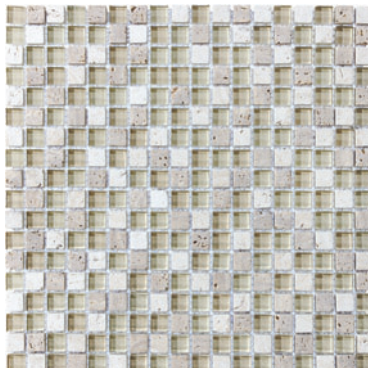

bliss
glass + stone

BLISS – GLASS STONE BLEND MOSAICS

5/8" x 5/8" CABERNET GLASS STONE BLEND MOSAICS
35-005

5/8" x 5/8" BAMBOO GLASS STONE BLEND MOSAICS
35-003

5/8" x 5/8" CAPPUCINNO GLASS STONE BLEND MOSAICS
35-002

5/8" x 5/8" MIDNIGHT GLASS STONE BLEND MOSAICS
35-004

5/8" x 5/8" WATERFALL GLASS STONE BLEND MOSAICS
35-007

5/8" x 5/8" ICELAND GLASS STONE BLEND MOSAICS
35-008

5/8" x 5/8" SPA GLASS STONE BLEND MOSAICS
35-001

5/8" x 5/8" CRÈME BRÛLÉE GLASS STONE BLEND MOSAICS
35-006

PACKAGING INFORMATION

DESCRIPTION	ITEM CODE	LBS/BOX	PCS/BOX	SQFT/BOX	BOXES/SKID	SQFT/SKID
5/8" x 5/8" CABERNET GLASS STONE BLEND MOSAICS	35-005	32.0	10	10	36	360
5/8" x 5/8" BAMBOO GLASS STONE BLEND MOSAICS	35-003	32.0	10	10	36	360
5/8" x 5/8" CAPPUCINNO GLASS STONE BLEND MOSAICS	35-002	32.0	10	10	36	360
5/8" x 5/8" MIDNIGHT GLASS STONE BLEND MOSAICS	35-004	32.0	10	10	36	360
5/8" x 5/8" WATERFALL GLASS STONE BLEND MOSAICS	35-007	32.0	10	10	36	360
5/8" x 5/8" ICELAND GLASS STONE BLEND MOSAICS	35-008	32.0	10	10	36	360
5/8" x 5/8" SPA GLASS STONE BLEND MOSAICS	35-001	32.0	10	10	36	360
5/8" x 5/8" CRÈME BRÛLÉE GLASS STONE BLEND MOSAICS	35-006	32.0	10	10	36	360

BLISS – GLASS STONE LINEAR BLEND MOSAICS

CABERNET GLASS STONE LINEAR BLEND MOSAICS
35-013

BAMBOO GLASS STONE LINEAR BLEND MOSAICS
35-011

CAPPUCINNO GLASS STONE LINEAR BLEND MOSAICS
35-010

MIDNIGHT GLASS STONE LINEAR BLEND MOSAICS
35-012