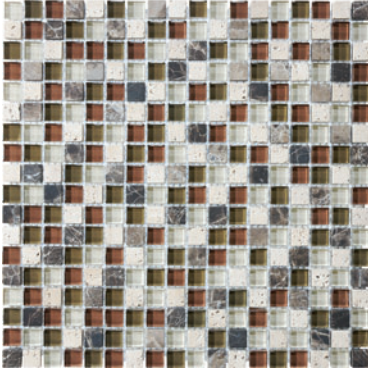

bliss
glass + stone

BLISS – GLASS STONE BLEND MOSAICS

5/8" x 5/8" CABERNET GLASS STONE BLEND MOSAICS
35-005

5/8" x 5/8" BAMBOO GLASS STONE BLEND MOSAICS
35-003

5/8" x 5/8" CAPPUCINNO GLASS STONE BLEND MOSAICS
35-002

5/8" x 5/8" MIDNIGHT GLASS STONE BLEND MOSAICS
35-004

5/8" x 5/8" WATERFALL GLASS STONE BLEND MOSAICS
35-007

5/8" x 5/8" ICELAND GLASS STONE BLEND MOSAICS
35-008

5/8" x 5/8" SPA GLASS STONE BLEND MOSAICS
35-001

5/8" x 5/8" CRÈME BRÛLÉE GLASS STONE BLEND MOSAICS
35-006

PACKAGING INFORMATION

DESCRIPTION	ITEM CODE	LBS/BOX	PCS/BOX	SQFT/BOX	BOXES/SKID	SQFT/SKID
5/8" x 5/8" CABERNET GLASS STONE BLEND MOSAICS	35-005	32.0	10	10	36	360
5/8" x 5/8" BAMBOO GLASS STONE BLEND MOSAICS	35-003	32.0	10	10	36	360
5/8" x 5/8" CAPPUCINNO GLASS STONE BLEND MOSAICS	35-002	32.0	10	10	36	360
5/8" x 5/8" MIDNIGHT GLASS STONE BLEND MOSAICS	35-004	32.0	10	10	36	360
5/8" x 5/8" WATERFALL GLASS STONE BLEND MOSAICS	35-007	32.0	10	10	36	360
5/8" x 5/8" ICELAND GLASS STONE BLEND MOSAICS	35-008	32.0	10	10	36	360
5/8" x 5/8" SPA GLASS STONE BLEND MOSAICS	35-001	32.0	10	10	36	360
5/8" x 5/8" CRÈME BRÛLÉE GLASS STONE BLEND MOSAICS	35-006	32.0	10	10	36	360