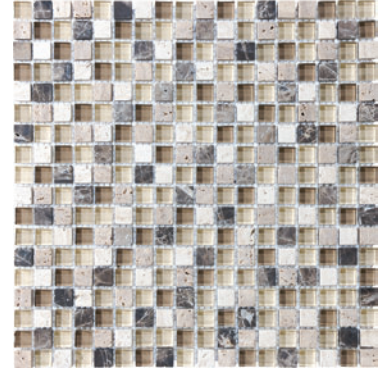

bliss
glass + stone

BLISS – GLASS STONE BLEND MOSAICS

5/8" x 5/8" CABERNET GLASS STONE BLEND MOSAICS
35-005

5/8" x 5/8" BAMBOO GLASS STONE BLEND MOSAICS
35-003

5/8" x 5/8" CAPPUCINNO GLASS STONE BLEND MOSAICS
35-002

5/8" x 5/8" MIDNIGHT GLASS STONE BLEND MOSAICS
35-004

5/8" x 5/8" WATERFALL GLASS STONE BLEND MOSAICS
35-007

5/8" x 5/8" ICELAND GLASS STONE BLEND MOSAICS
35-008

5/8" x 5/8" SPA GLASS STONE BLEND MOSAICS
35-001

5/8" x 5/8" CRÈME BRÛLÉE GLASS STONE BLEND MOSAICS
35-006

PACKAGING INFORMATION

DESCRIPTION	ITEM CODE	LBS/BOX	PCS/BOX	SQFT/BOX	BOXES/SKID	SQFT/SKID
5/8" x 5/8" CABERNET GLASS STONE BLEND MOSAICS	35-005	32.0	10	10	36	360
5/8" x 5/8" BAMBOO GLASS STONE BLEND MOSAICS	35-003	32.0	10	10	36	360
5/8" x 5/8" CAPPUCINNO GLASS STONE BLEND MOSAICS	35-002	32.0	10	10	36	360
5/8" x 5/8" MIDNIGHT GLASS STONE BLEND MOSAICS	35-004	32.0	10	10	36	360
5/8" x 5/8" WATERFALL GLASS STONE BLEND MOSAICS	35-007	32.0	10	10	36	360
5/8" x 5/8" ICELAND GLASS STONE BLEND MOSAICS	35-008	32.0	10	10	36	360
5/8" x 5/8" SPA GLASS STONE BLEND MOSAICS	35-001	32.0	10	10	36	360
5/8" x 5/8" CRÈME BRÛLÉE GLASS STONE BLEND MOSAICS	35-006	32.0	10	10	36	360