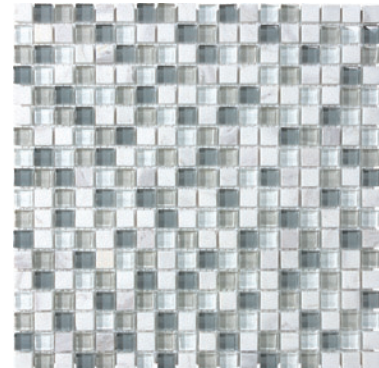

bliss
glass + stone

BLISS – GLASS STONE BLEND MOSAICS

5/8" x 5/8" CABERNET GLASS STONE BLEND MOSAICS
35-005

5/8" x 5/8" BAMBOO GLASS STONE BLEND MOSAICS
35-003

5/8" x 5/8" CAPPUCINNO GLASS STONE BLEND MOSAICS
35-002

5/8" x 5/8" MIDNIGHT GLASS STONE BLEND MOSAICS
35-004

5/8" x 5/8" WATERFALL GLASS STONE BLEND MOSAICS
35-007

5/8" x 5/8" ICELAND GLASS STONE BLEND MOSAICS
35-008

5/8" x 5/8" SPA GLASS STONE BLEND MOSAICS
35-001

5/8" x 5/8" CRÈME BRÛLÉE GLASS STONE BLEND MOSAICS
35-006

PACKAGING INFORMATION

DESCRIPTION	ITEM CODE	LBS/BOX	PCS/BOX	SQFT/BOX	BOXES/SKID	SQFT/SKID
5/8" x 5/8" CABERNET GLASS STONE BLEND MOSAICS	35-005	32.0	10	10	36	360
5/8" x 5/8" BAMBOO GLASS STONE BLEND MOSAICS	35-003	32.0	10	10	36	360
5/8" x 5/8" CAPPUCINNO GLASS STONE BLEND MOSAICS	35-002	32.0	10	10	36	360
5/8" x 5/8" MIDNIGHT GLASS STONE BLEND MOSAICS	35-004	32.0	10	10	36	360
5/8" x 5/8" WATERFALL GLASS STONE BLEND MOSAICS	35-007	32.0	10	10	36	360
5/8" x 5/8" ICELAND GLASS STONE BLEND MOSAICS	35-008	32.0	10	10	36	360
5/8" x 5/8" SPA GLASS STONE BLEND MOSAICS	35-001	32.0	10	10	36	360
5/8" x 5/8" CRÈME BRÛLÉE GLASS STONE BLEND MOSAICS	35-006	32.0	10	10	36	360