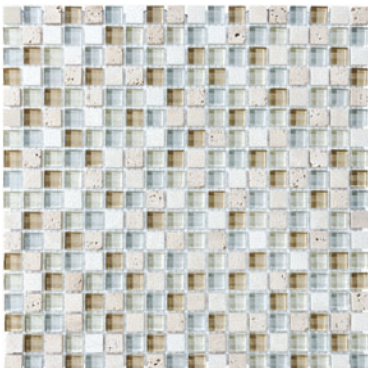

bliss
glass + stone

BLISS – GLASS STONE BLEND MOSAICS

5/8" x 5/8" CABERNET GLASS STONE BLEND MOSAICS
35-005

5/8" x 5/8" BAMBOO GLASS STONE BLEND MOSAICS
35-003

5/8" x 5/8" CAPPUCINNO GLASS STONE BLEND MOSAICS
35-002

5/8" x 5/8" MIDNIGHT GLASS STONE BLEND MOSAICS
35-004

5/8" x 5/8" WATERFALL GLASS STONE BLEND MOSAICS
35-007

5/8" x 5/8" ICELAND GLASS STONE BLEND MOSAICS
35-008

5/8" x 5/8" SPA GLASS STONE BLEND MOSAICS
35-001

5/8" x 5/8" CRÈME BRÛLÉE GLASS STONE BLEND MOSAICS
35-006

PACKAGING INFORMATION

DESCRIPTION	ITEM CODE	LBS/BOX	PCS/BOX	SQFT/BOX	BOXES/SKID	SQFT/SKID
5/8" x 5/8" CABERNET GLASS STONE BLEND MOSAICS	35-005	32.0	10	10	36	360
5/8" x 5/8" BAMBOO GLASS STONE BLEND MOSAICS	35-003	32.0	10	10	36	360
5/8" x 5/8" CAPPUCINNO GLASS STONE BLEND MOSAICS	35-002	32.0	10	10	36	360
5/8" x 5/8" MIDNIGHT GLASS STONE BLEND MOSAICS	35-004	32.0	10	10	36	360
5/8" x 5/8" WATERFALL GLASS STONE BLEND MOSAICS	35-007	32.0	10	10	36	360
5/8" x 5/8" ICELAND GLASS STONE BLEND MOSAICS	35-008	32.0	10	10	36	360
5/8" x 5/8" SPA GLASS STONE BLEND MOSAICS	35-001	32.0	10	10	36	360
5/8" x 5/8" CRÈME BRÛLÉE GLASS STONE BLEND MOSAICS	35-006	32.0	10	10	36	360