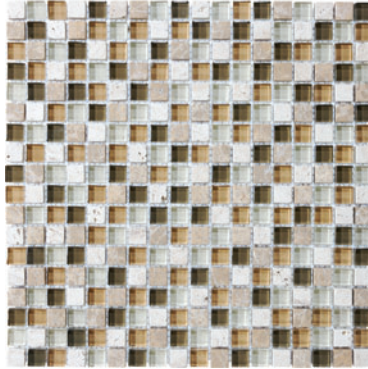

bliss
glass + stone

BLISS – GLASS STONE BLEND MOSAICS

5/8" x 5/8" CABERNET GLASS STONE BLEND MOSAICS
35-005

5/8" x 5/8" BAMBOO GLASS STONE BLEND MOSAICS
35-003

5/8" x 5/8" CAPPUCINNO GLASS STONE BLEND MOSAICS
35-002

5/8" x 5/8" MIDNIGHT GLASS STONE BLEND MOSAICS
35-004

5/8" x 5/8" WATERFALL GLASS STONE BLEND MOSAICS
35-007

5/8" x 5/8" ICELAND GLASS STONE BLEND MOSAICS
35-008

5/8" x 5/8" SPA GLASS STONE BLEND MOSAICS
35-001

5/8" x 5/8" CRÈME BRÛLÉE GLASS STONE BLEND MOSAICS
35-006

PACKAGING INFORMATION

DESCRIPTION	ITEM CODE	LBS/BOX	PCS/BOX	SQFT/BOX	BOXES/SKID	SQFT/SKID
5/8" x 5/8" CABERNET GLASS STONE BLEND MOSAICS	35-005	32.0	10	10	36	360
5/8" x 5/8" BAMBOO GLASS STONE BLEND MOSAICS	35-003	32.0	10	10	36	360
5/8" x 5/8" CAPPUCINNO GLASS STONE BLEND MOSAICS	35-002	32.0	10	10	36	360
5/8" x 5/8" MIDNIGHT GLASS STONE BLEND MOSAICS	35-004	32.0	10	10	36	360
5/8" x 5/8" WATERFALL GLASS STONE BLEND MOSAICS	35-007	32.0	10	10	36	360
5/8" x 5/8" ICELAND GLASS STONE BLEND MOSAICS	35-008	32.0	10	10	36	360
5/8" x 5/8" SPA GLASS STONE BLEND MOSAICS	35-001	32.0	10	10	36	360
5/8" x 5/8" CRÈME BRÛLÉE GLASS STONE BLEND MOSAICS	35-006	32.0	10	10	36	360